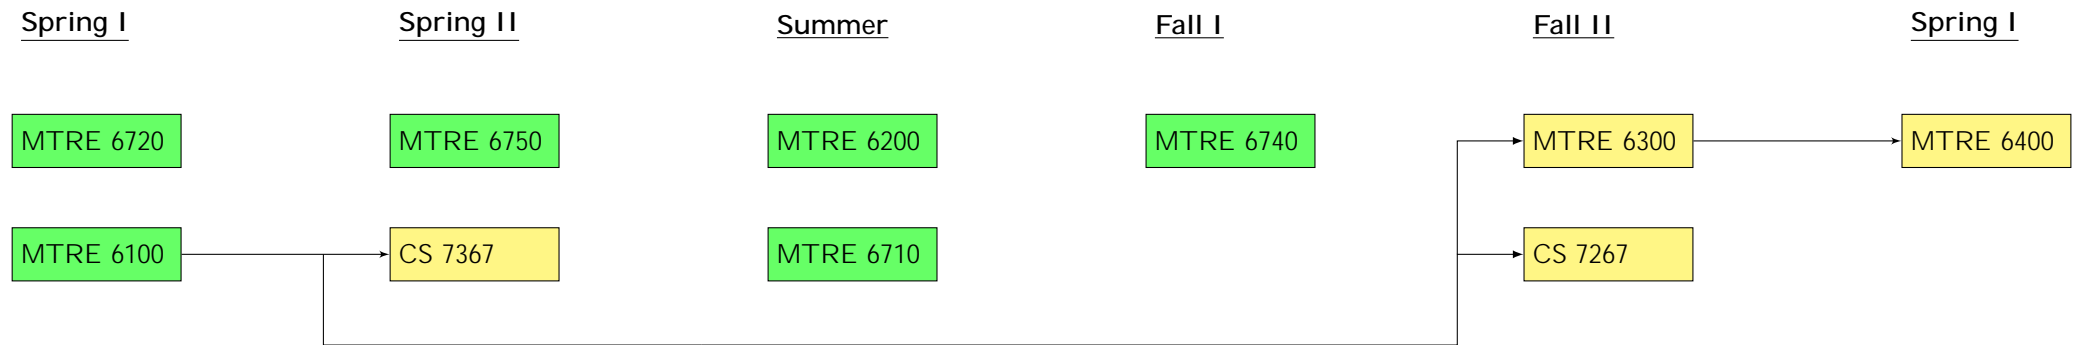

Intelligent Robotic Systems Master's Degree

Suggested Plan For Students Entering in Fall

One-Year Completion Time

Annual Course Offering Schedule (for Reference)

Fall I: MTRE 6100 and MTRE 6740

Fall II: CS 7267* and MTRE 6300*

Spring I: MTRE 6100, MTRE 6400**, and MTRE 6720

Spring II: CS 7367* and MTRE 6750

Summer: MTRE 6200, and MTRE 6710

Where * indicates a course with MTRE 6100 as a prerequisite, and ** indicates a course with MTRE 6300 as a prerequisite.

Intelligent Robotic Systems Master's Degree

Suggested Plan For Students Entering in Spring

One-Year-Plus-Seven-Weeks Completion Time

Annual Course Offering Schedule (for Reference)

Fall I: MTRE 6100 and MTRE 6740