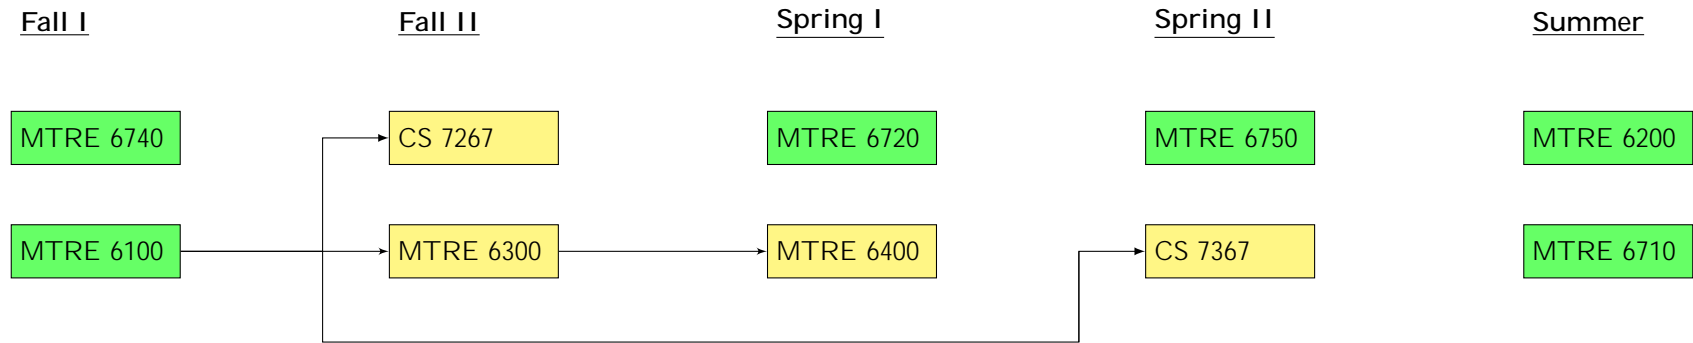

Intelligent Robotic Systems Master's Degree

Suggested Plan For Students Entering in Fall

One-Year Completion Time

Annual Course Offering Schedule (for Reference)

Fall I: MTRE 6100 and MTRE 6740

Fall II: CS 7267* and MTRE 6300*

Spring I: MTRE 6100, MTRE 6400**, and MTRE 6720

Spring II: CS 7367* and MTRE 6750

Summer: MTRE 6200, and MTRE 6710

Where * indicates a course with MTRE 6100 as a prerequisite, and ** indicates a course with MTRE 6300 as a prerequisite.

Intelligent Robotic Systems Master's Degree

Suggested Plan For Students Entering in Spring

One-Year-Plus-Seven-Weeks Completion Time

Annual Course Offering Schedule (for Reference)

Fall I: MTRE 6100 and MTRE 6740