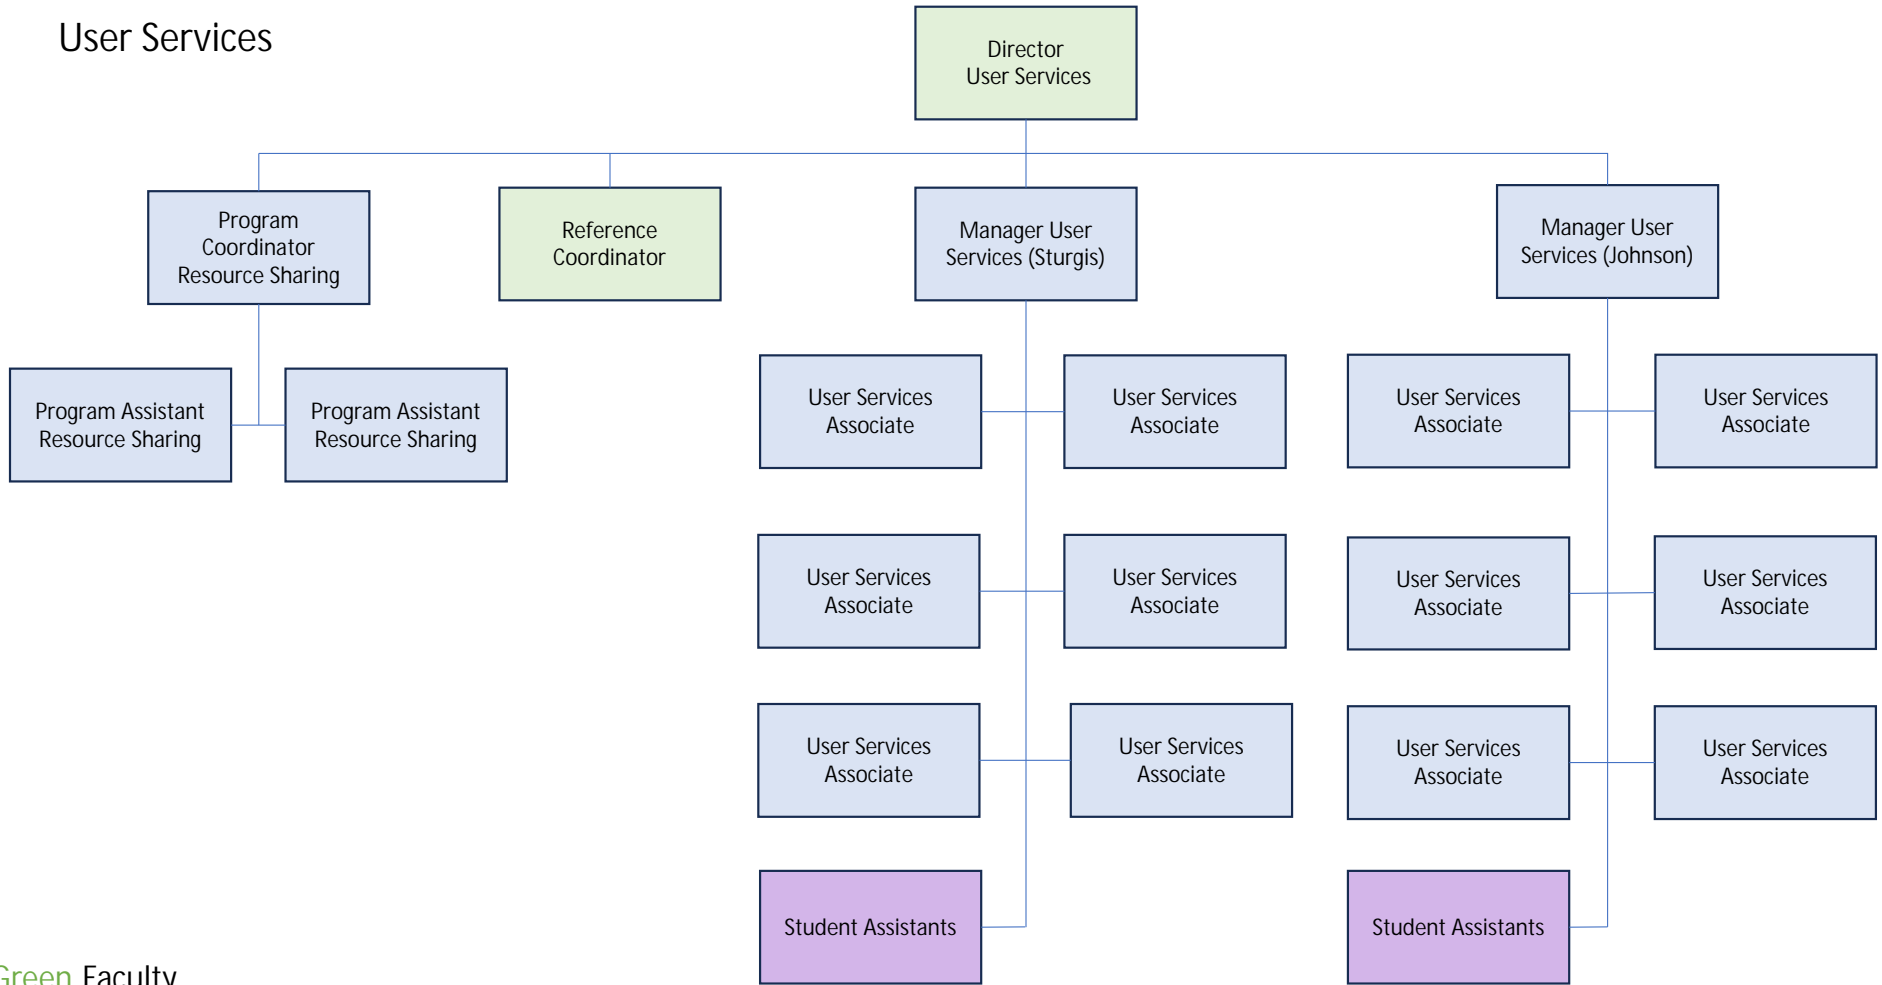

Provost

Associate Vice Provost,
Museums, Archives,
Rare Books

Assessment
Librarian

Director of
Operations

Budget Manager
(Reports to Fiscal
Services)

Exhibit Specias)

User Services

Green Faculty
Blue Staff
Purple Student Assistants

Academic Engagement & Instruction

Green Faculty
Blue Staff

Resource Strategy & Management

Museums

Coordinator,
Museums and Public
History

Exhibit Logistics
Specialist and
Museum Educator

Museum Educator

Archives & Records Management