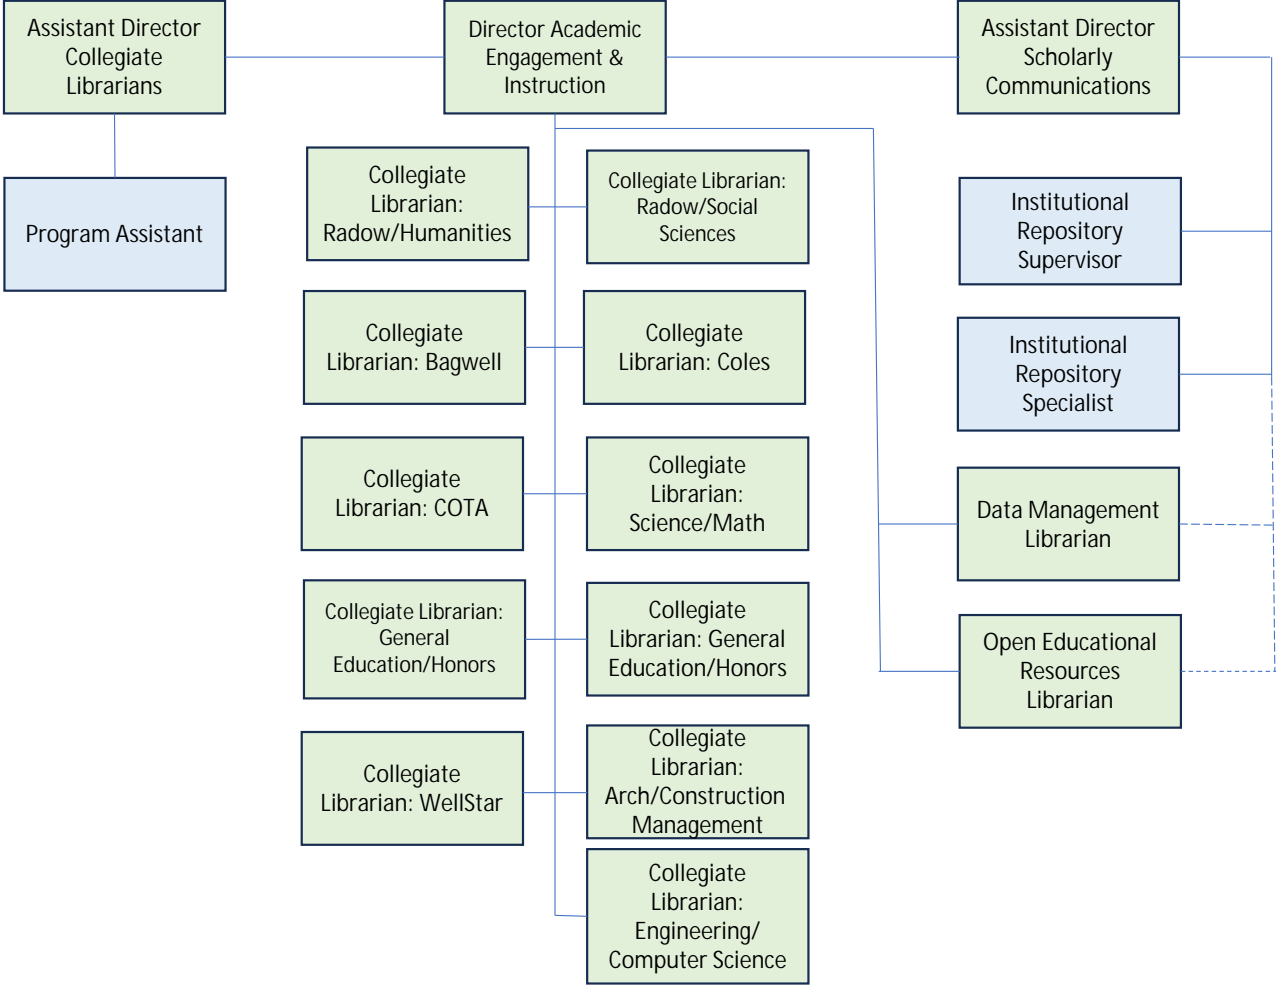

Provost

Associate Vice Provost,
Museums, Archives,
Rare Books

Assessment
Librarian

Director of
Operations

Budget Manager
(Reports to Fiscal
Services)

Exhibit Specias)

User Services

Green Faculty
Blue Staff
Purple Student Assistants

Academic Engagement & Instruction

Green Faculty
Blue Staff

Resource Strategy & Management

Museums

Coordinator,
Museums and Public
History

Exhibit Logistics
Specialist and
Museum Educator

Museum Educator

Archives & Records Management