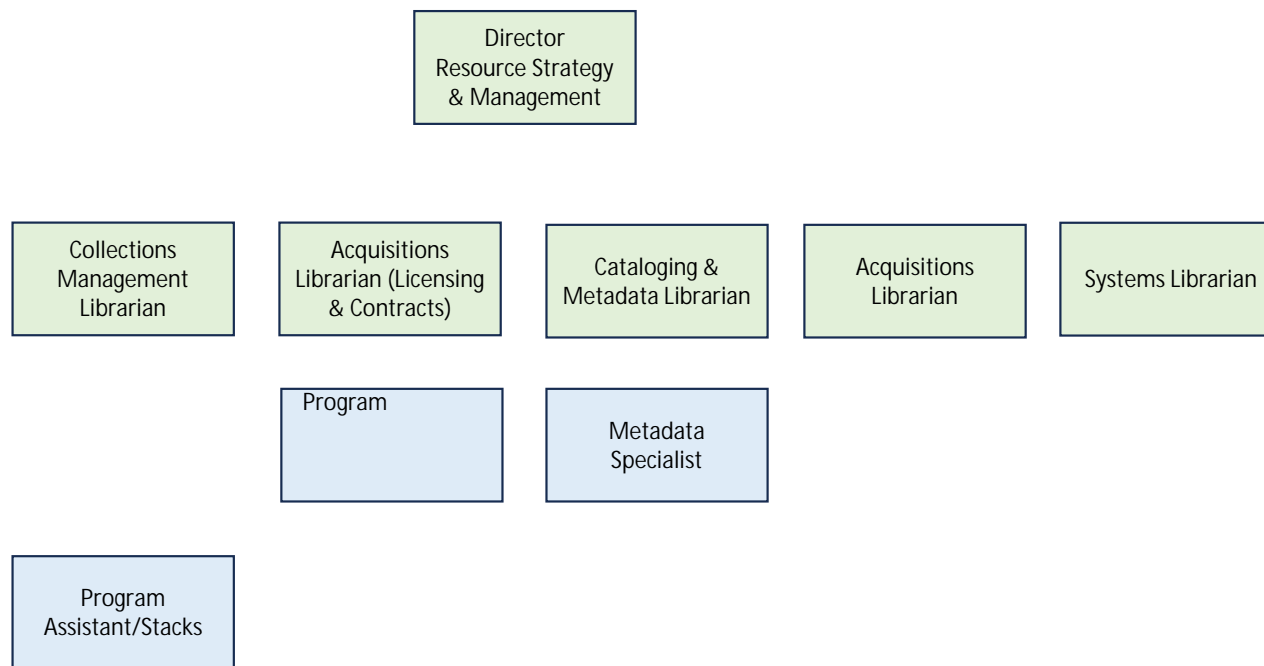

Provost

Associate Vice Provost,
Museums, Archives,
Rare Books

Assessment
Librarian

Director of
Operations

Budget Manager
(Reports to Fiscal
Services)

Exhibit Specias)

User Services

Green Faculty
Blue Staff
Purple Student Assistants

Academic Engagement & Instruction

Green Faculty
Blue Staff

Resource Strategy & Management

Museums

Coordinator,
Museums and Public
History

Exhibit Logistics
Specialist and
Museum Educator

Museum Educator

Archives & Records Management

Green Faculty